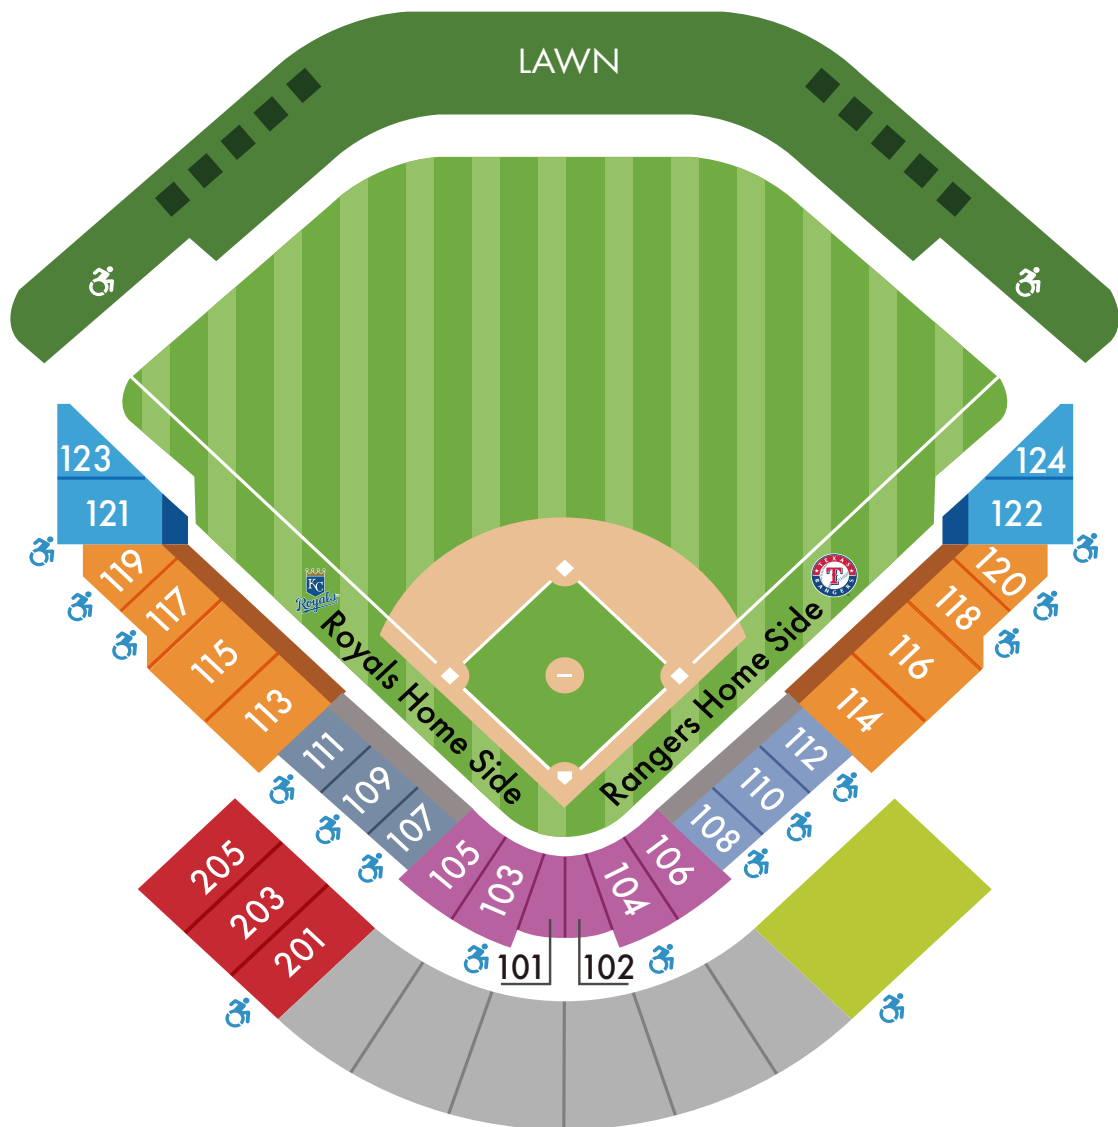

Bring your friends, family or team together at the ballpark with special group pricing! Purchase 20 or more and receive **SPECIAL PRICING FOR SELECT GAMES & SEATING** available throughout the Surprise Spring Training season.

Group ticket purchases are special offers that include discount pricing and certain other benefits. Group Tickets are not eligible for resale. If Surprise Stadium determine, in their sole discretion, that any buyer purchases Group Tickets with the intent to resell those tickets, the Group ticket purchase may be cancelled and refunded to the buyer. Please contact your Surprise Stadium Account Representative for more information.

OUTFIELD RESERVE			
	Classic	Standard	Premium
20-49	$ 11	$13	$20
50-99	$10	$12	$20
100 or more	$ 8	$10	$20

LOWER OUTFIELD			
	Classic	Standard	Premium
20-49	$15	$16	$22
50-99	$14	$15	$22
100 or more	$12	$13	$22

LOWER BASELINE			
	Classic	Standard	Premium
20-49	$20	$24	$32
50-99	$19	$23	$32
100 or more	$17	$21	$32

BASELINE			
	Classic	Standard	Premium
20-49	$17	$20	$27
50-99	$16	$19	$27
100 or more	$14	$17	$27

LOWER DUGOUT			
	Classic	Standard	Premium
20-49	$34	$40	$47
50-99	$33	$39	$47
100 or more	$31	$37	$47

LOWER PREMIUM			
	Classic	Standard	Premium
20-49	$42	$46	$50
50-99	$42	$46	$50
100 or more	$42	$46	$50

UPPER DUGOUT			
	Classic	Standard	Premium
20-49	$30	$35	$42
50-99	$29	$34	$42
100 or more	$27	$32	$42

SUITES			
	Classic	Standard	Premium
	$1,000	$1,250	$1,500

Your Suite experience includes 20 tickets, in-suite catering options, premier indoor and outdoor seating and (4) VIP parking passes.

LAWN SUITES			
	Classic	Standard	Premium
	$72	$90	$120

Includes reserved lawn area & (6) Adirondack chairs.

MICHELOB ULTRA LEGENDS DECK			
	Classic	Standard	Premium
20-49	$48	$53	$60
50-99	$47	$52	$60
100 or more	$45	$50	$60